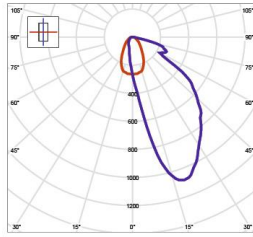

## Product- and environment images

Callisto 4W LED 2700K  
Efficiency: 100%  
Lumen output: 88 lm

Callisto 4W LED 3000K  
Efficiency: 100%  
Lumen output: 121 lm

For line drawing dimensions please see each single article codes on next page