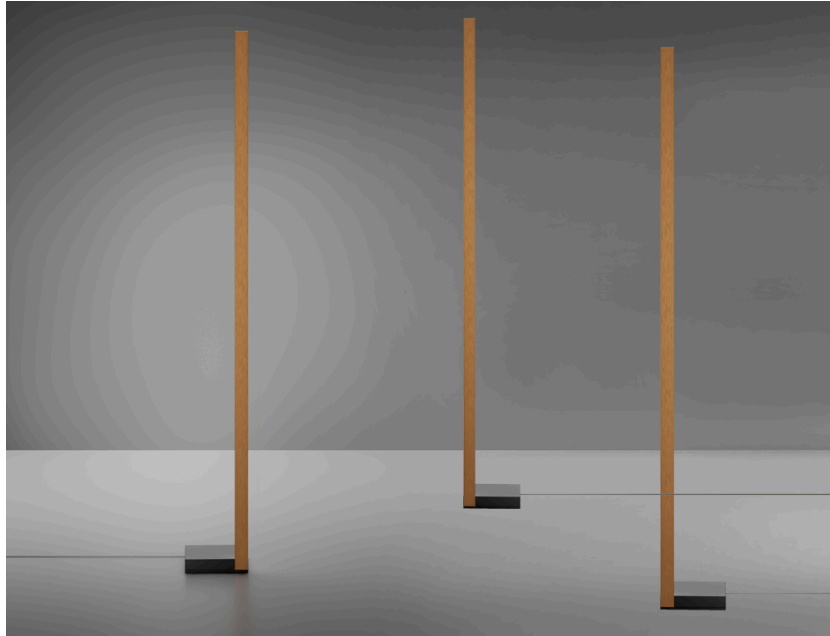

PIVOT

F39C0176

Vittorio Massimo

Description

Floor lamp with bronze anodized aluminium structure.

Voltage

220-240V

Dimmable LED

PUSH

Light source and alternative bulbs

LED 1x90W-
3000K
Cri 90+

Included accessories

LED
Dimmable electronic driver

Weight Lamp

Net: 7.29 kg

Packaging

Gross weight: 9.15 kg
Volume: 0.026 m³
Number of boxes: 2

Specs

IP40

Dimensions

Material

Aluminium

Available structure colours

-  Bronze
-  Other colours available

In the same family

Pendant

Wall/ceiling