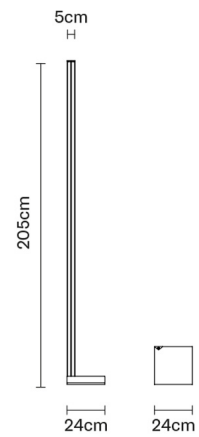

PIVOT

F39C0176

Vittorio Massimo

Description

Floor lamp with bronze anodized aluminium structure.

Voltage

220-240V

Dimmable LED

Gross weight: 9.15 kg
Volume: 0.026 m³
Number of boxes: 2

Specs

IP40

Dimensions

Material

Aluminium

Available structure colours

-  Bronze
-  Other colours available