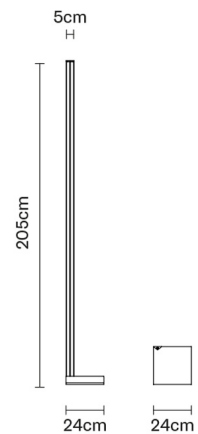

#### Weight Lamp

Net: 7.29 kg

#### Packaging

Gross weight: 9.15 kg  
Volume: 0.026 m<sup>3</sup>  
Number of boxes: 2

#### Dimensions