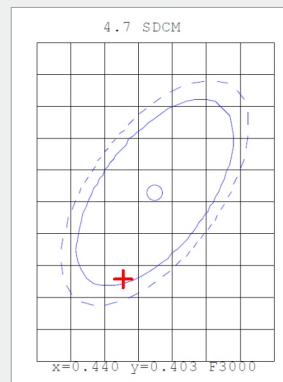

Electrical Parameters

Lamp nominal wattage	15W
Rated wattage	15.0 W
Nominal current (mA)	66 mA
Energy Consumption kWh/1000h	15

Colour Temperature consistency (SDCM according to Mac Adam's ellipse)