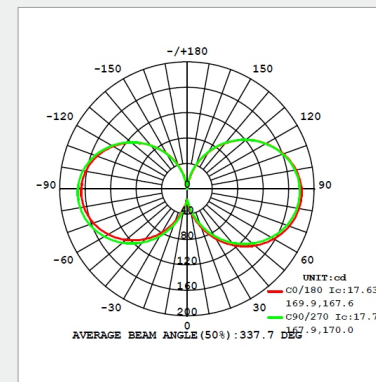

## Light Application Parameters

Luminous flux	2000 lm
Luminous efficiency of lamp	133.33 lm/W
Colour temperature	2700 K
Colour rendering index Ra	≥80
LLMF at the end of nominal life	0.88 (15000h)
SDCM	4.7
Imax(cd)	180.1
Switching cycles	20000

## Electrical Parameters

Lamp nominal wattage	15W
Rated wattage	15.0 W
Nominal current (mA)	66 mA
Energy Consumption kWh/1000h	15

Colour Temperature consistency (SDCM according to Mac Adam's ellipse)

Peak of light intensity (max. cd)