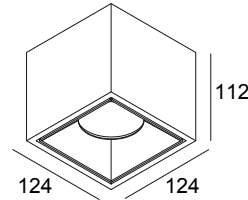

BOXY XL S 93037 DIM1 W-W

251 72 21 933 ED1 W-W

AVAILABLE IN

BLACK-BLACK 251 72 21 933 ED1 B-B

WHITE-BLACK 251 72 21 933 ED1 W-B

WHITE-WHITE 251 72 21 933 ED1 W-W

 [View on website](#)

General info

LOCATION	indoor
INSTALLATION	Ceiling Surface mounted
INGRESS PROTECTION	IP20
WEIGHT (KG)	1.3
ADJUSTABILITY	non adjustable
INFORMATION	REFLECTOR FL-37° INCL.DIMMABLE LED POWER SUPPLY 700mA-DC

Electrical info