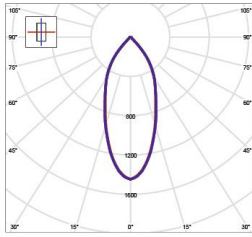

Opbouw

Product- and environment images

2x6W LED 2700K 42°
Efficiency: 100%
Lumen output: 1058 lm

6W LED 2700K 42°
Efficiency: 100%
Lumen output: 540 lm

6W LED DIMTOWARM 42°
Efficiency: 100%
Lumen output: 540 lm