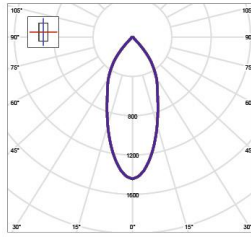

Opbouw

Product- and environment images

2x6W LED 2700K 42°
Efficiency: 100%
Lumen output: 1058 lm

6W LED 2700K 42°
Efficiency: 100%
Lumen output: 540 lm

6W LED DIMTOWARM 42°
Efficiency: 100%
Lumen output: 540 lm