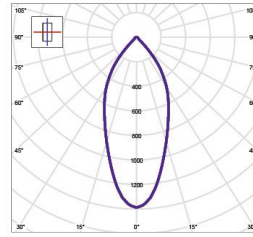

Opbouw

Product- and environment images

2x6W LED 2700K 42°
Efficiency: 100%
Lumen output: 1058 lm

6W LED 2700K 42°
Efficiency: 100%
Lumen output: 540 lm

6W LED DIMTOWARM 42°
Efficiency: 100%
Lumen output: 540 lm