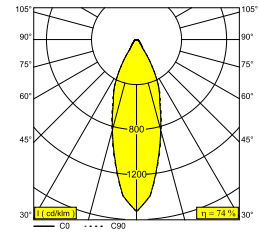

[View on website](#)

General info

LOCATION	indoor-outdoor
INSTALLATION	Ceiling Recessed
CUTOUT SHAPE/SIZE (MM)	round - 76
RECESSED DEPTH (MM)	90
THICKNESS OF MOUNTING SURFACE (MM)	min.5
INGRESS PROTECTION	IP65
WEIGHT (KG)	0.2
ADJUSTABILITY	non adjustable
INFORMATION	REFLECTOR FL-33° EXCL.LED POWER SUPPLY 350-500mA-DC

Electrical info

CLASS	III
DIM TYPE	depending on type of external power supply
ENERGY CLASS	E

Lightsource info

LIGHTSOURCE NAME	LED
LIGHTSOURCE	LED array 5,8-8,6W / CRI>90 (R9: 60) / 2700K / 753-1041lm
TM-30 VALUES	Rf: 89 / Rg: 100
SDCM	SDCM1
RISKGROUP	RG1
LM80	L90B10 > 50000
LED TECHNICS (LIGHT SOURCE)	1041lm // 8,6W // 121lm/W
LED TECHNICS (LUMINAIRE)	768lm // 10W // 78lm/W

Requirements

LED POWER SUPPLY 350 / 500mA-DC DIM

For detailed installation instructions, please consult the manual: [19434_XXXX_HAND.pdf](#)