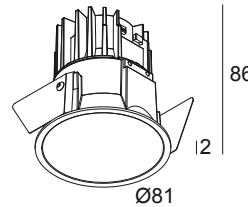

[View on website](#)

General info

LOCATION	indoor-outdoor
INSTALLATION	Ceiling Recessed
CUTOUT SHAPE/SIZE (MM)	round - 76
RECESSED DEPTH (MM)	90
THICKNESS OF MOUNTING SURFACE (MM)	min.5
INGRESS PROTECTION	IP65
WEIGHT (KG)	0.2
ADJUSTABILITY	non adjustable
INFORMATION	REFLECTOR FL-33° EXCL.LED POWER SUPPLY 350-500mA-DC

Electrical info

CLASS	III
DIM TYPE	depending on type of external power supply
ENERGY CLASS	E

Lightsource info

LIGHTSOURCE NAME	LED
LIGHTSOURCE	LED array 5,8-8,6W / CRI>90 (R9: 60) / 2700K / 753-1041lm
TM-30 VALUES	Rf: 89 / Rg: 100
SDCM	SDCM1
RISKGROUP	RG1
LM80	L90B10 > 50000
LED TECHNICS (LIGHT SOURCE)	1041lm // 8,6W // 121lm/W
LED TECHNICS (LUMINAIRE)	768lm // 10W // 78lm/W

Requirements

LED POWER SUPPLY 350 / 500mA-DC DIM

For detailed installation instructions, please consult the manual: [19434_XXXX_HAND.pdf](#)