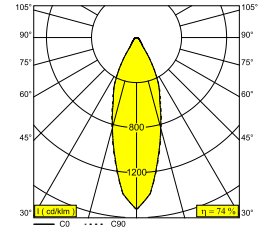

[View on website](#)

General info

LOCATION	indoor-outdoor
INSTALLATION	Ceiling Recessed
CUTOUT SHAPE/SIZE (MM)	round - 76
RECESSED DEPTH (MM)	90
THICKNESS OF MOUNTING SURFACE (MM)	min.5
INGRESS PROTECTION	IP65
WEIGHT (KG)	0.2
ADJUSTABILITY	non adjustable
INFORMATION	REFLECTOR FL-33° EXCL.LED POWER SUPPLY 350-500mA-DC

Electrical info

CLASS	III
DIM TYPE	depending on type of external power supply
ENERGY CLASS	E

Lightsource info

LIGHTSOURCE NAME	LED
LIGHTSOURCE	LED array 5,8-8,6W / CRI>90 (R9: 60) / 2700K / 753-1041lm
TM-30 VALUES	Rf: 89 / Rg: 100
SDCM	SDCM1
RISKGROUP	RG1
LM80	L90B10 > 50000
LED TECHNICS (LIGHT SOURCE)	1041lm // 8,6W // 121lm/W
LED TECHNICS (LUMINAIRE)	768lm // 10W // 78lm/W

Requirements

LED POWER SUPPLY 350 / 500mA-DC DIM

For detailed installation instructions, please consult the manual: [19434_XXXX_HAND.pdf](#)