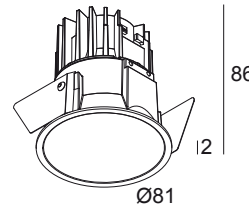

[View on website](#)

General info

LOCATION	indoor-outdoor
INSTALLATION	Ceiling Recessed
CUTOUT SHAPE/SIZE (MM)	round - 76
RECESSED DEPTH (MM)	90
THICKNESS OF MOUNTING SURFACE (MM)	min.5
INGRESS PROTECTION	IP65
WEIGHT (KG)	0.2
ADJUSTABILITY	non adjustable
INFORMATION	REFLECTOR FL-33° EXCL.LED POWER SUPPLY 350-500mA-DC

Electrical info

CLASS	III
DIM TYPE	depending on type of external power supply
ENERGY CLASS	E

Lightsource info

LIGHTSOURCE NAME	LED
LIGHTSOURCE	LED array 5,8-8,6W / CRI>90 (R9: 60) / 2700K / 753-1041lm
TM-30 VALUES	Rf: 89 / Rg: 100
SDCM	SDCM1
RISKGROUP	RG1
LM80	L90B10 > 50000
LED TECHNICS (LIGHT SOURCE)	1041lm // 8,6W // 121lm/W
LED TECHNICS (LUMINAIRE)	768lm // 10W // 78lm/W

Requirements

LED POWER SUPPLY 350 / 500mA-DC DIM

For detailed installation instructions, please consult the manual: [19434_XXXX_HAND.pdf](#)