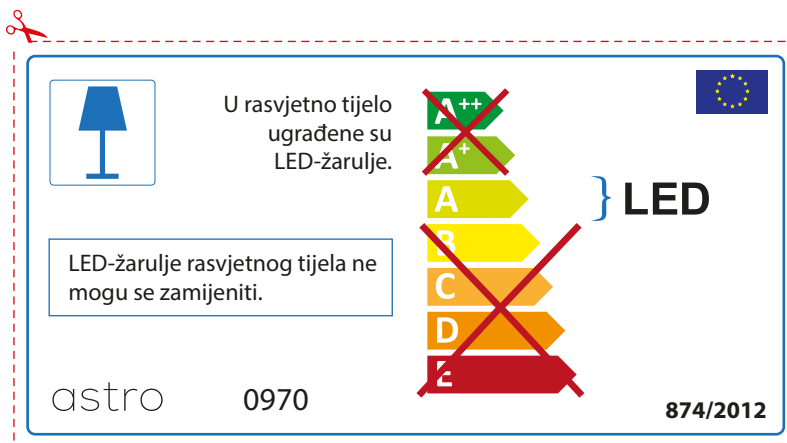

CROATIAN

Provjerite veličinu žarulje prije umetanja u rasvjetno tijelo jer se veličina žarulja razlikuje ovisno o proizvođaču