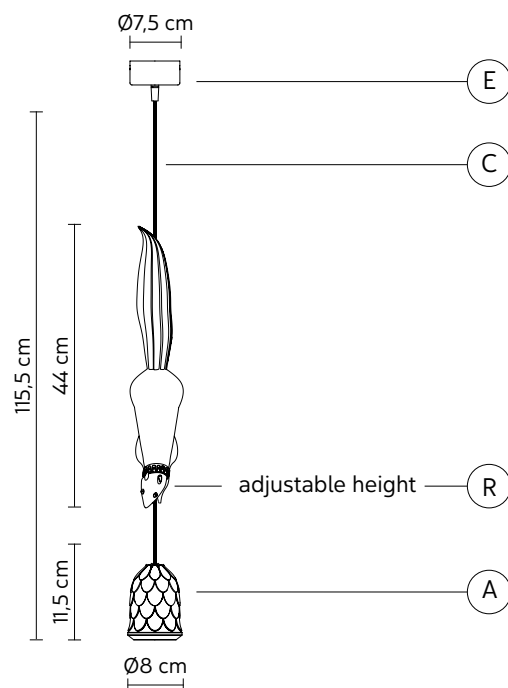

SHERWOOD E ROBIN suspension lamp

Matteo Ugolini design

year 2018

DATA SHEET - SE151 BB INT

LAMP "A"

material	ceramic	
colour	matt white	

ROBIN "R"

material	ceramic	
colour	matt white	

CEILING CUP "E"

material	metal
colour	matt white

ELECTRICAL CABLE "C"

colour	white fabric cable	

ELECTRICAL SYSTEM

socket	E27
source	1 x max 53W
energy class	from E to A++

PACKAGING

n° cartons	2
net weight/kg	1,35 (A+R)
gross weight/kg	2,2 (A+R)
packaging/cm	21x21x20 (A) - 28x28x45 (R)

LIGHT EMISSION

unidirectional

	direct
	filtered
	indirect
	absence

COMPLIANT WITH

IEC	60598-1:2014
EN	60598-1:2015

degree of protection	IP20
bulb	optional

700L*
1xE27 - 25/40W 60lumen
220/240V
class A+

*these items are special, decorative bulbs not for illumination purposes

COLLECTION