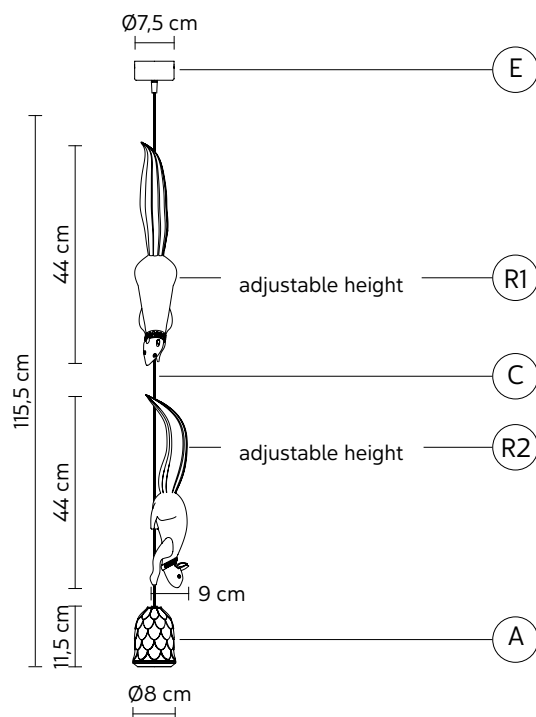

### COMPLIANT WITH

IEC	60598-1:2014
EN	60598-1:2015

degree of protection  
bulb IP20  
optional

**700L\***  
1xE27 - 25/40W 60lumen  
220/240V  
class A+

**\*these items are special, decorative bulbs not for illumination purposes**