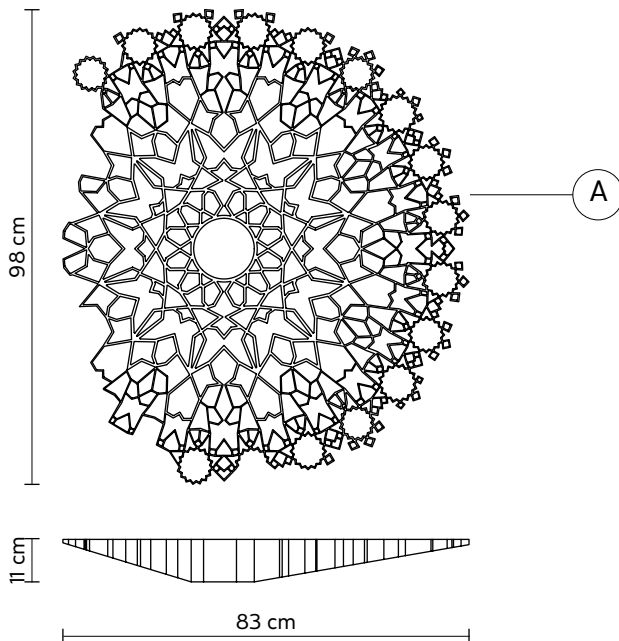

PACKAGING

n° cartons	1
net weight/kg	8,35
gross weight/kg	12,2
packaging/cm	105x93x20

LIGHT EMISSION

unidirectional

	direct
	filtered
	indirect
	absence

COMPLIANT WITH

IEC	60598-1:2014
EN	60598-1:2015

degree of protection	IP20
bulb	Kit LED equipped