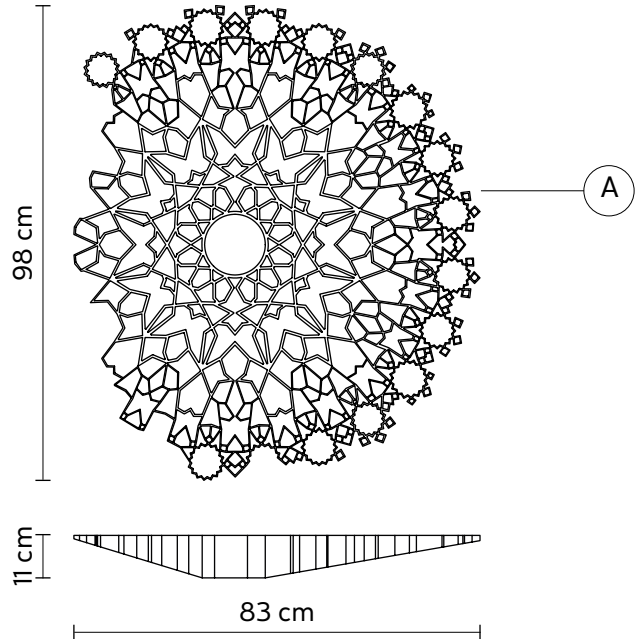

LIGHT EMISSION

unidirectional

	direct
	filtered
	indirect
	absence

COMPLIANT WITH

IEC 60598-1:2014
EN 60598-1:2015

degree of protection
bulb

IP20
Kit LED equipped

COLLECTION