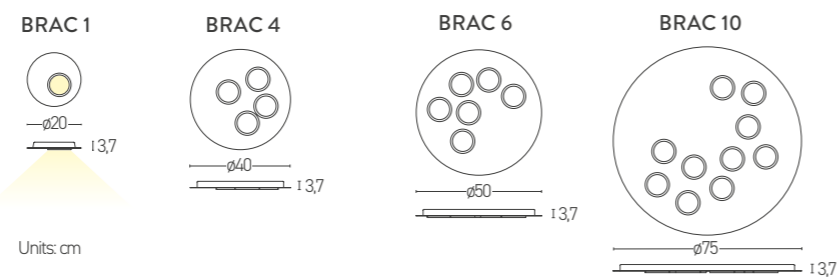

BRAC

Circular ceiling lamps made of metal and available with different finishes and 1, 4, 6, or 10 lights. TRIAC dimmable electronic power supply integrated into the lamp body. **Create your own style, all available colors found on page 156.**

Lampade circolari a plafoniera realizzate in metallo verniciato, disponibili in diverse finiture. Disponibili nelle versioni a 1, 4, 6 o 10 luci. Alimentatore elettronico dimmerabile TRIAC integrato nel corpo lampada. **Crea il tuo stile, tutti i colori disponibili a pagina 156.**

OPTIONAL OKKIO SPOT ACCESSORY

FINISHES

Lamp body: (Standard)

○ 105 FT White (W)

Ring: (Standard)

○ 105 FT White (W)

For more finishes refer to the configurator pag. 156

DIFFUSER

PMMA methacrylate diffuser

WIDE / MEDIUM / HONEY COMB

ELECTRONIC DRIVER

Dimmable included TRIAC

LIGHT SOURCE

LED 100/120V or 220/240V
2700k/3000k/4000k CRI>90

BRAC 1 1x5,8W 690lm

BRAC 4 4x5,8W 2760lm