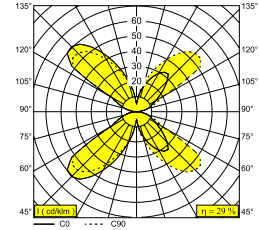

ORBIT T LED 930 W-W

271 05 93 W-W

AVAILABLE IN
BLACK-GOLD MATT 271 05 93 B-MMAT
WHITE-WHITE 271 05 93 W-W

[View on website](#)

General info

LOCATION	indoor
INSTALLATION	Wall Surface mounted
INGRESS PROTECTION	IP20
WEIGHT (KG)	0.6
ADJUSTABILITY	non adjustable
INFORMATION	INCL.LED POWER SUPPLY 24V-DC

Electrical info

ELECTRICAL	220-240V / 50-60Hz
CLASS	I
POWER SUPPLY INCLUDED	YES
DIM TYPE	non-dimmable
ENERGY CLASS	C
CERTIFICATES	ENEC

Lightsource info

LIGHTSOURCE NAME	LED
LIGHTSOURCE	LED FLEX 3W / CRI>90 / 3000K / 484lm
LED TECHNICS (LIGHT SOURCE)	484lm // 3W // 161lm/W
LED TECHNICS (LUMINAIRE)	140lm // 3W // 41lm/W