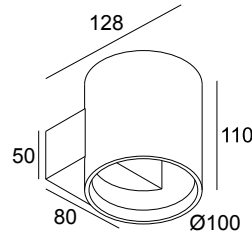

ORBIT T LED 930 W-W

271 05 93 W-W

AVAILABLE IN
BLACK-GOLD MATT 271 05 93 B-MMAT
WHITE-WHITE 271 05 93 W-W

[View on website](#)

General info

LOCATION	indoor
INSTALLATION	Wall Surface mounted
INGRESS PROTECTION	IP20
WEIGHT (KG)	0.6
ADJUSTABILITY	non adjustable
INFORMATION	INCL.LED POWER SUPPLY 24V-DC

Options

COVERSET S 80-90

For detailed installation instructions, please consult the manual: [271_05_9X_HAND.pdf](#)

 DELTALIGHT®

ORBIT T LED 930 W-W

271 05 93 W-W

Notes: