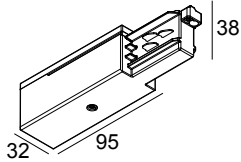

TRACK 3F DIM END SUPPLY 12 B

200 12 12 B

AVAILABLE IN

BLACK 200 12 12 B

WHITE 200 12 12 W

 [View on website](#)

General info

LOCATION	indoor
INGRESS PROTECTION	IP20
WEIGHT (KG)	0.1

Electrical info

CLASS	I
--------------	---

For detailed installation instructions, please consult the manual: [200_12_4x0_HAND.pdf](#)

WHERE USED

200 12 410	TRACK 3F DIM ON 1m
200 12 420	TRACK 3F DIM ON 2m
200 12 430	TRACK 3F DIM ON 3m
200 13 410	TRACK 3F DIM IN 1m
200 13 420	TRACK 3F DIM IN 2m
200 13 430	TRACK 3F DIM IN 3m