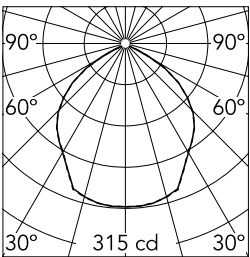

Luminous flux luminaire
703 lm

Mountings	Ground
Lamp category	LED
Power	8.4
Colour temperature	4000K
CRI	80
Lumen	703 lm
Voltage (V)	230
Environment	Outdoor

LED type	Power LED
Aiming	Fixed
Light Distribution	Symmetric
Beam Angle	100