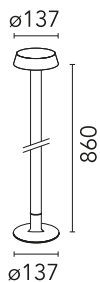

Belvedere Clove 2 Dimmable 1-10V Anthracite

Family of outdoor products consisting of luminaires with a pole of two different heights and suitable for floor installations (ground or buried) and with integrated power supply box. 220-240V power supply included. Ready for installation on solid surface. Box for ground installation to be ordered separately. Included 2 way terminal block 4 poles IP68 H2O Stop. Version 110V upon request.

Luminous flux luminaire
703 lm

Mountings	Ground
Lamp category	LED
Power	8.4
Colour temperature	4000K
CRI	80
Lumen	703 lm
Voltage (V)	230
Environment	Outdoor

LED type	Power LED
Aiming	Fixed
Light Distribution	Symmetric
Beam Angle	100