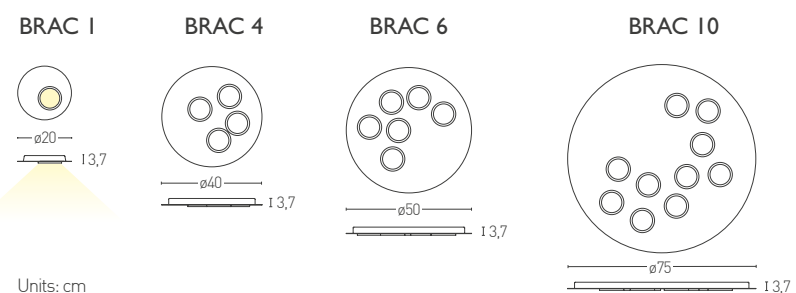

BRAC 1/4/6/10

Design VillaTosca

Le plafoniere BRAC, nella loro purezza e semplicità, disegnano cerchi di luce che richiamano cangianti giochi d'acqua. Gocce di luce distribuite con apparente casualità su una superficie rotonda. La purezza del design offre nuove suggestioni. Moltiplicate a soffitto le lampade BRAC creano composizioni dinamiche.

Realizzati in metallo con finitura Bianco Fine Textured (FT) e anelli cromati.

Nuovi colori disponibili a pagina 52.

The ceiling lamps BRAC, in their simplicity and minimalism, draw light circles that remind bright water effects. Drops of light arranged on a round surface. The design purity always offers new suggestions.

Several BRAC ceiling lamps create dynamic compositions.

Made of metal with Fine Textured (FT) White finish and chromed rings.

New colours available on page 52.

シーリングタイプの照明『ブラック』は、ミニマリズム的なシンプルさの中に描かれた光の水滴を思わせる光源を持ち、その光のしずくは円状の表面に広がります。デザインは基本に立ち返った時に常に何か新しい提案を与えてくれます。もし「BRAC」を複数組み合わせれば思いがけない空間を創作できることでしょう。素材はメタル製で仕上げは複数色のファインテクスチャー (FT) と箔仕上げ、光源部のリングはクロムメッキと複数色のファインテクスチャー (FT) です。