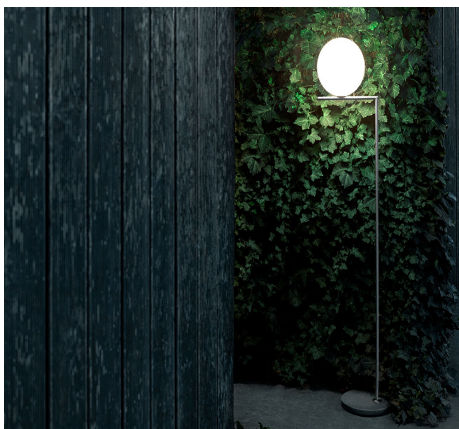

IC F1 Outdoor H 1350 mm Deep Brown/Travertino Imperiale

Floor lamp with diffused light for exterior use.
 Structure in painted brushed stainless steel or brushed brass; marble base in various colours. Available in four standard combinations: black/black lava painted steel, deep brown/travertino imperiale, satinized brass/grey lava, satinized stainless steel/occhio di pernice. The structural parts are chemically treated for protection against atmospheric elements.
 Opalescent blown glass diffuser.
 5-m cable...

| | |
|--------------------|---------|
| Mountings | Floor |
| Voltage (V) | 230 |
| Environment | Outdoor |

| | |
|---------------------------|-----------|
| Aiming | Fixed |
| Light Distribution | Symmetric |

Certificates

Note

Bulb not included. LED:
 max 8W - E14

IC F1 Outdoor H 1350 mm Deep Brown/Travertino Imperiale

LED 8W E14 800lm
3000K DIMMER
RF26565

LED 8W E14 700lm
2700K DIMMER
RF26767