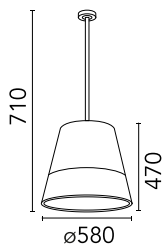

## Romeo Outdoor C3 Pvc (71 cm) Panama

Suspension luminaire for outdoor use providing direct and diffused light. External diffuser obtained from braided colored PVC tubes, internal frame in polyester-painted aluminum tubes. Inner diffuser in opal-colored, vacuum-formed polycarbonate which is removable for bulb change without the use of tools. Diffuser support in anodized die-cast aluminum alloy, liquid grey painted. Die-cast aluminum alloy ceiling fitting with polished finish. Injection-molded...

<b>Mountings</b>	Ceiling surface
<b>Voltage (V)</b>	230
<b>Environment</b>	Outdoor
<b>Aiming</b>	Fixed
<b>Light Distribution</b>	Symmetric
<b>Beam Angle</b>	78
<b>Emergency</b>	Without
<b>Insulation Class</b>	I
<b>Lamp Holder</b>	E27

Beam Angle DIR: 92°

h(m)	E(lx)	D(m)
1	182	2.07
2	46	4.15
3	20	6.22
4	11	8.29
5	7	10.36

Luminous flux luminaire  
2400 lm

**Colors**  F6468022 - Panama