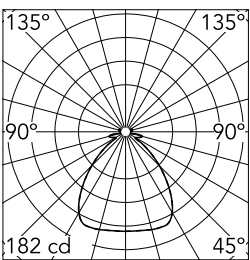

## Romeo Outdoor C3 Pvc (71 cm) Panama

Suspension luminaire for outdoor use providing direct and diffused light. External diffuser obtained from braided colored PVC tubes, internal frame in polyester-painted aluminum tubes. Inner diffuser in opal-colored, vacuum-formed polycarbonate which is removable for bulb change without the use of tools. Diffuser support in anodized die-cast aluminum alloy, liquid grey painted. Die-cast aluminum alloy ceiling fitting with polished finish. Injection-molded...

Beam Angle DIR: 92°

h(m)	E(lx)	D(m)
1	182	2.07
2	46	4.15
3	20	6.22
4	11	8.29
5	7	10.36

Luminous flux luminaire  
2400 lm

**Colors**  F6468022 - Panama