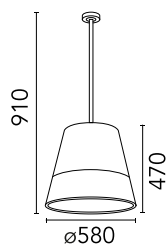

Romeo Outdoor C3 Pvc (91 cm) Green wall

Suspension luminaire for outdoor use providing direct and diffused light. External diffuser obtained from braided colored PVC tubes, internal frame in polyester-painted aluminum tubes. Inner diffuser in opal-colored, vacuum-formed polycarbonate which is removable for bulb change without the use of tools. Diffuser support in anodized die-cast aluminum alloy, liquid grey painted. Die-cast aluminum alloy ceiling fitting with polished finish. Injection-molded...

Mountings	Ceiling surface
Voltage (V)	230
Environment	Outdoor
Aiming	Fixed
Light Distribution	Symmetric
Beam Angle	74
Emergency	Without
Insulation Class	I
Lamp Holder	E27

Beam Angle DIR: 92°

h(m)	E(lx)	D(m)
1	182	2.07
2	46	4.15
3	20	6.22
4	11	8.29
5	7	10.36

Luminous flux luminaire
2400 lm

Colors F6469041 - Green Wall

Certificates

Note

Light source not included.
HSGS E27: 1x250W or 1
LED: 21W - 2450 lm -
3000K We recommend
using a connection system
with a degree of
protection greater than or
equal to the degree of
protection of the
luminaire.