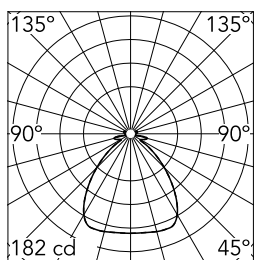

Romeo Outdoor C3 Pvc (91 cm) Green wall

Suspension luminaire for outdoor use providing direct and diffused light. External diffuser obtained from braided colored PVC tubes, internal frame in polyester-painted aluminum tubes. Inner diffuser in opal-colored, vacuum-formed polycarbonate which is removable for bulb change without the use of tools. Diffuser support in anodized die-cast aluminum alloy, liquid grey painted. Die-cast aluminum alloy ceiling fitting with polished finish. Injection-molded...

Mountings	Ceiling surface
Voltage (V)	230
Environment	Outdoor
Aiming	Fixed
Light Distribution	Symmetric
Beam Angle	74
Emergency	Without
Insulation Class	I
Lamp Holder	E27

Beam Angle DIR: 92°

h(m)	E(lx)	D(m)
1	182	2.07
2	46	4.15
3	20	6.22
4	11	8.29
5	7	10.36

Luminous flux luminaire
2400 lm

Colors F6469041 - Green Wall

Certificates

Note

Light source not included.
HSGS E27: 1x250W or 1
LED: 21W - 2450 lm -
3000K We recommend
using a connection system
with a degree of
protection greater than or
equal to the degree of
protection of the
luminaire.