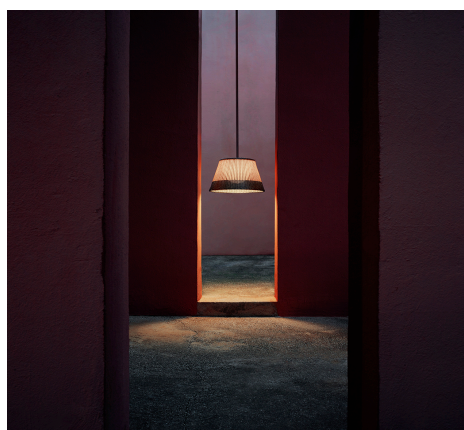

Romeo Outdoor C3 Pvc (91 cm) Green wall

Suspension luminaire for outdoor use providing direct and diffused light. External diffuser obtained from braided colored PVC tubes, internal frame in polyester-painted aluminum tubes. Inner diffuser in opal-colored, vacuum-formed polycarbonate which is removable for bulb change without the use of tools. Diffuser support in anodized die-cast aluminum alloy, liquid grey painted. Die-cast aluminum alloy ceiling fitting with polished finish. Injection-molded...

Mountings	Ceiling surface
Voltage (V)	230
Environment	Outdoor
Aiming	Fixed
Light Distribution	Symmetric
Beam Angle	74
Emergency	Without
Insulation Class	I
Lamp Holder	E27

Beam Angle DIR: 92°

h(m)	E(lx)	D(m)
1	182	2.07
2	46	4.15
3	20	6.22
4	11	8.29
5	7	10.36

Luminous flux luminaire
2400 lm

Colors F6469041 - Green Wall

Certificates

Note

Light source not included.
HSGS E27: 1x250W or 1
LED: 21W - 2450 lm -
3000K We recommend
using a connection system
with a degree of
protection greater than or
equal to the degree of
protection of the
luminaire.