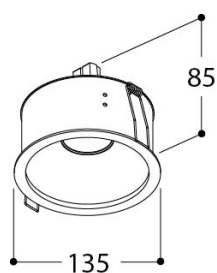

A++

HELAX SML BEAUFORT² SPOT TORSION

Citizen LED - 17,3W
500mA DC
Light output 2010 lumen
Dimmable PWM or CCR
CRI 82
Beam Angle: 35°
Vf: 1 X 34,6
Sdcm: 3

0,80kg

IP20

Finish	2700K	3000K	4000K
Textured Black	471046	471076	471056
Textured White	471047	471077	471057

Installation

Cutout

diam. 127 mm

Inst. Height

90 mm

EAN Codes

EAN 54 15233 07378 6 - Ref. 471046 - Textured Black - 2700K

EAN 54 15233 07379 3 - Ref. 471047 - Textured White - 2700K