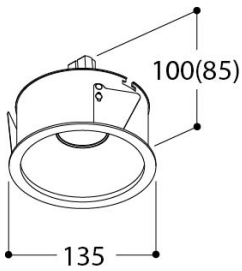

## HELAX SML BEAUFORT<sup>2</sup> FLOOD LEAF

Citizen LED - 17,3W  
500mA DC  
Light output 2010 lumen  
Dimmable PWM or CCR  
CRI 82  
Beam Angle: 70°  
Vf: 1 X 34,6  
Sdcm: 3

0,80kg

IP20

Finish	2700K	3000K	4000K
Textured Black	471126	471136	471116
Textured White	471127	471137	471117

Installation

Cutout

diam. 127 mm

Inst. Height

105 (90) mm

EAN Codes

EAN 54 15233 07384 7 - Ref. 471116 - Textured Black - 4000K

EAN 54 15233 07385 4 - Ref. 471117 - Textured White - 4000K