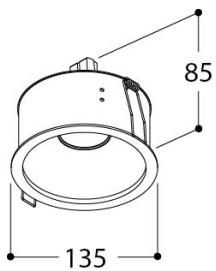

A++

HELAX SML BEAUFORT² SPOT TORSION

Citizen LED - 17,3W
500mA DC
Light output 2010 lumen
Dimmable PWM or CCR
CRI 82
Beam Angle: 35°
Vf: 1 X 34,6
Sdcm: 3

0,80kg

IP20

Finish	2700K	3000K	4000K
Textured Black	471046	471076	471056
Textured White	471047	471077	471057

Installation

Cutout

diam. 127 mm

Inst. Height

90 mm

EAN Codes

EAN 54 15233 07378 6 - Ref. 471046 - Textured Black - 2700K

EAN 54 15233 07379 3 - Ref. 471047 - Textured White - 2700K