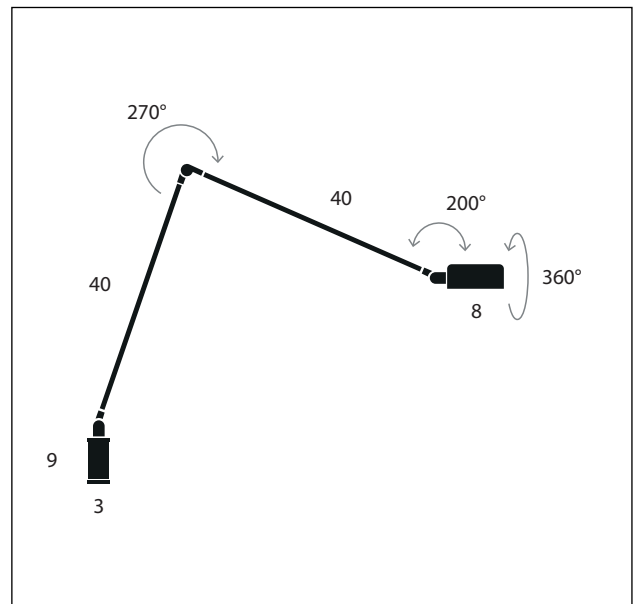

Gross weight
1,4 Kg

Daphne Cilindro

design Tommaso Cimini, 2013

release 2019, December

Table standing lamp of metal with an articulated pivoting arm and a plug connection on base. Head and arm can rotate 360°. The light source is a 9 W-LED controlled by an ON-OFF switch.