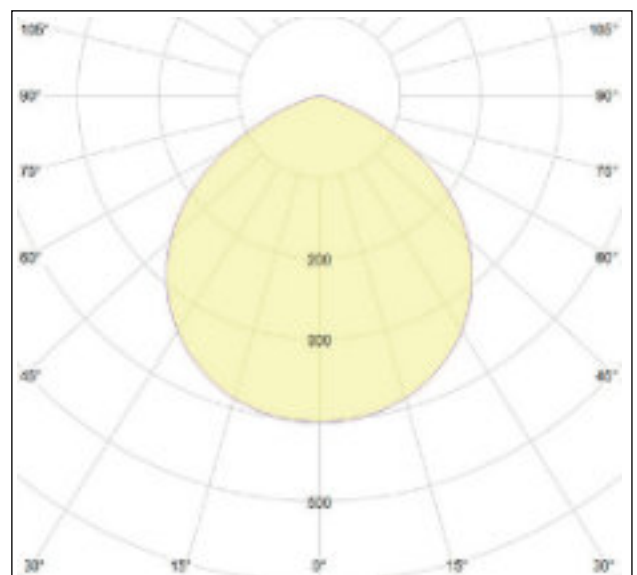

Daphne Cilindro

design Tommaso Cimini, 2013

release 2019, December

Table standing lamp of metal with an articulated pivoting arm and a plug connection on base. Head and arm can rotate 360°. The light source is a 9 W-LED controlled by an ON-OFF switch.

Finishing

Standard

● Black soft touch
cod. 10L01ST00

○ Matt white
cod. 10L02OP00

● Brushed nickel
cod. 10L4400

Special

● Matt red
cod. 10L03OP00

● Matt yellow
cod. 10L05OP00

● Metallic bronze
cod. 10L29MT00

All RAL coating and galvanic finishes available upon request

Light emission

- Light emission: diffuse
- Light direction: downlight
- Light source: led board
- Source flux: 800 lm
- Emitted flux: 643 lm
- Efficacy: 64,3 lm/W
- CCT: 3000K
- CRI index: 97
- Lifetime: >55000h L80 @ 25°C

Electrical Facts

- Source power: 9W
- Power absorption: 10W
- Stand-by absorption: < 1 W
- Grid voltage: 100-240V AC/50-60 Hz
- Power supply: multiplug AC-DC converter provided
- Dimmability: not dimmable
- Energy class: A++

Technical data

- Environment: indoor
- Placement: table
- Net weight: 0,6 Kg
- Certifications: CE
- Suggested ambient T: 25°C
- Maximum ambient T: 40°C
- Insulation class: III
- Protection class: IP20

Packaging
cardboard box
58 x 28 x 13 (cm)
0,02 m³

Gross weight
1,4 Kg