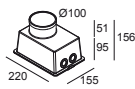

Ground mounting boxes