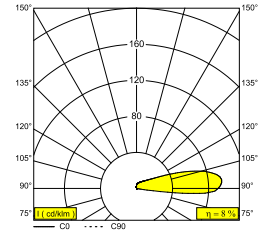

## LOGIC FI A

213 47 112 A

AVAILABLE IN  
**ALU GREY** 213 47 112 A

[View on website](#)

General info	
<b>LOCATION</b>	outdoor
<b>INSTALLATION</b>	Floor Recessed
<b>CUTOUT SHAPE/SIZE (MM)</b>	round - 93
<b>RECESSED DEPTH (MM)</b>	40
<b>INGRESS PROTECTION</b>	IP67
<b>PROTECTION AGAINST MECHANICAL IMPACT</b>	IK03
<b>WEIGHT (KG)</b>	0.2
<b>ADJUSTABILITY</b>	non adjustable
<b>INFORMATION</b>	EXCL.LED POWER SUPPLY 24V-DC max.600kg

Electrical info	
<b>ELECTRICAL</b>	24V-DC
<b>CLASS</b>	III
<b>DIM TYPE</b>	non-dimmable
<b>ENERGY CLASS</b>	G
<b>CERTIFICATES</b>	CB, ENEC

Lightsource info	
<b>LIGHTSOURCE NAME</b>	LED
<b>LIGHTSOURCE</b>	LED 0,6W / CRI>80 / 3000K / 45lm
<b>LED TECHNICS (LIGHT SOURCE)</b>	45lm // 0,6W // 75lm/W
<b>LED TECHNICS (LUMINAIRE)</b>	3lm // 1W // 5lm/W