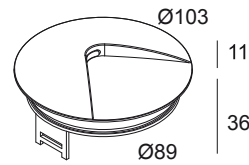

## LOGIC FI A

213 47 112 A

AVAILABLE IN  
**ALU GREY** 213 47 112 A

[View on website](#)

General info	
<b>LOCATION</b>	outdoor
<b>INSTALLATION</b>	Floor Recessed
<b>CUTOUT SHAPE/SIZE (MM)</b>	round - 93
<b>RECESSED DEPTH (MM)</b>	40
<b>INGRESS PROTECTION</b>	IP67
<b>PROTECTION AGAINST MECHANICAL IMPACT</b>	IK03
<b>WEIGHT (KG)</b>	0.2
<b>ADJUSTABILITY</b>	non adjustable
<b>INFORMATION</b>	EXCL.LED POWER SUPPLY 24V-DC max.600kg