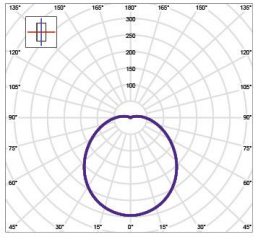

Orion 10W LED 3000K
Efficiency: 100%
Lumen output: 760 lm