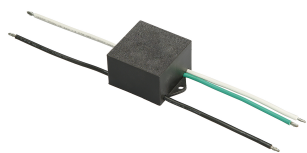

A-Round 315 Non Dimmable Satin Bronze

Ground-recessed luminaire for outdoor use, walkable and trafficable, available in three sizes, with adjustable optics in various configurations. External body made of stainless steel AISI 316L treated with the PVD process (Physical Vapour Deposition).

Colors	F4596046 - Satin Bronze
---------------	-------------------------

Certificates**Note**

We recommend using a connection system with a degree of protection greater than or equal to the degree of protection of the luminaire. During the installation and the maintenance of the fixtures it is important to be careful and avoid damages on the paint coating. Damages on the coating exposed to outdoor conditions or water, could cause corrosion. Chemical substances affect the anticorrosion covering protection. For LED fixtures, there is evidence that most of the damages are connected to electrical effects related to the insulations, which cause destructive electrical discharges. These effects are frequently caused by:

A-Round 315 Non Dimmable Satin Bronze

Box for installation
F4599000

2 way terminal block 4 poles
IP68 H2O stop. (ø5,5÷12mm
cable)
F990C00A000

3/4 way terminal block 4 poles
IP68 H2O stop. (ø5,5÷12mm
cable)
F990C010000

Flood lens 6 units Kit
F4560000

S.P.D. (SURGE PROTECTION
DEVICE)
F990E00A000

Honeycomb 6 units Kit
F4557000