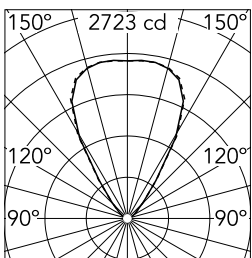

Beam Angle: 63°		
h(m)	E(lx)	D(m)
1	2723	1.23
2	681	2.46
3	303	3.69
4	170	4.92
5	109	6.15

Luminous flux luminaire
2788 lm

Mountings	Ground recessed
Lamp category	LED
Power (W)	42
Colour temperature	4000K
CRI	80
Lumen	2788 lm
Voltage (V)	230
Environment	Outdoor