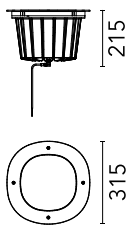

A-Round 315 Non Dimmable Satin Bronze

Ground-recessed luminaire for outdoor use, walkable and trafficable, available in three sizes, with adjustable optics in various configurations. External body made of stainless steel AISI 316L treated with the PVD process (Physical Vapour Deposition).

Beam Angle: 63°		
h(m)	E(lx)	D(m)
1	2723	1.23
2	681	2.46
3	303	3.69
4	170	4.92
5	109	6.15

Luminous flux luminaire
2788 lm

Mountings	Ground recessed
Lamp category	LED
Power (W)	42
Colour temperature	4000K
CRI	80
Lumen	2788 lm
Voltage (V)	230
Environment	Outdoor