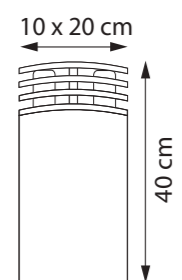

IRONY 40 CM

TECHNICAL INFO

REFERENCE IRN40

DIMENSIONS

WIDTH 20 CM
DEPTH 10 CM
HEIGHT 40 CM

MATERIALS

CAST IRON

RECOMMENDED LIGHT SOURCE

LAMP 2x E27 LED - FLUO MAX. 11W
POWER IN 220V
IP-RATING IP55

CONNECTION BOX INCLUDED
LED FITTING OPTION CODE: BINLS OR BINLR

MAINTENANCE

<http://www.royalbotania.com/maintenance>