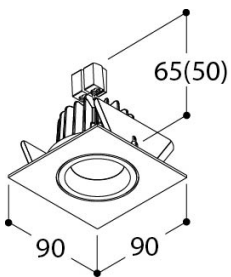

A+

SOLID SQUARE HALOLED

LUXEON M (Haloled) - 7,84W

700mA DC

Light output 755 lumen

Dimmable PWM or CCR

CRI 80

Beam Angle: 36°

Vf: 1 X 11,2

Sdcm: 3

0,30kg

IP20

Finish

Brushed Alu

Textured White

Textured Black

Installation

Cutout

diam. 80 mm

Inst. Height

70 (55) mm

EAN Codes

EAN 54 15233 07279 6 - Ref. 466208 - Brushed Alu - 2700K

EAN 54 15233 07280 2 - Ref. 466247 - Textured White - 2700K