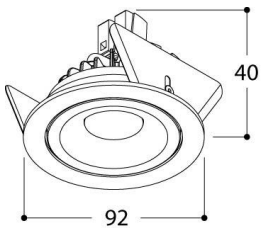

A++

SIMPLON BEAUFORT LEAF

Citizen LED - 6,22W
180mA DC
Light output 758 lumen
Dimmable PWM or CCR
CRI 92 (2700K) / 82 (3000K)
Beam Angle: 36°
Adjustability V: 20°
Vf: 1 X 34,6
Sdcm: 3

0,20kg

IP20

Finish

Textured Black

Cutout

diam. 82 mm

Inst. Height

60 (45) mm

EAN Codes

EAN 54 15233 04938 5 - Ref. 227926 - Textured Black - 2700K

EAN 54 15233 04939 2 - Ref. 227947 - Textured White - 2700K

EAN 54 15233 10114 4 - Ref. 227936 - Textured Black - 3000K