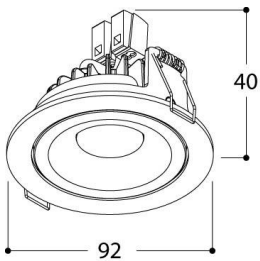

## SIMPLON BEAUFORT TORSION

Citizen LED - 6,22W  
180mA DC  
Light output 758 lumen  
Dimmable PWM or CCR  
CRI 92 (2700K) / 82 (3000K)  
Beam Angle: 36°  
Adjustability v: 20°  
Vf: 1 X 34,6  
Sdcm: 3

0,20kg IP20     

Finish	2700K	3000K
Textured Black	227826	227836
Textured White	227847	227857

Installation  
Cutout diam. 82 mm  
Inst. Depth 45 mm

EAN Codes

EAN 54 15233 04936 1 - Ref. 227826 - Textured Black - 2700K