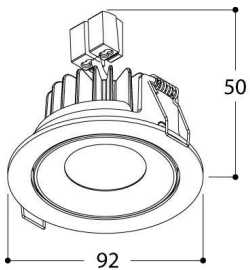

SIMPLON HALOLED TORSION

LUXEON M (Haloled) - 7,84W

700mA DC

Light output 755 lumen

Dimmable PWM or CCR

CRI 80

Beam Angle: 36°

Adjustability v : 30°

Vf: 1 X 11,2

Sdcm: 3

0,20kg

IP20

Finish

Textured White

Textured Black

2700K

227647

227626

3000K

227657

227636

Installation

Cutout

diam. 82 mm