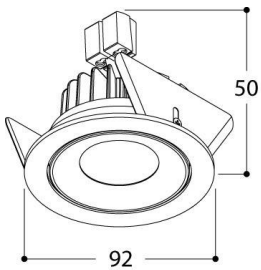

SIMPLON HALOLED LEAF

LUXEON M (Haloled) - 7,84W

700mA DC

Light output 755 lumen

Dimmable PWM or CCR

CRI 80

Beam Angle: 36°

Adjustability v: 20°

Vf: 1 X 11,2

Sdcm: 3

0,20kg

IP20

Finish

Textured Black

Textured White

2700K

227726

227747

3000K

227736

227757

Installation

Cutout

Diameter 82 mm