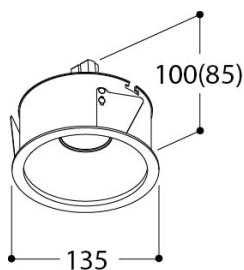

A++

HELAX SML BEAUFORT² SPOT LEAF

Citizen LED - 17,3W

500mA DC

Light output 2010 lumen

Dimmable PWM or CCR

CRI 82

Beam Angle: 35°

Vf: 1 X 34,6

Sdcm: 3

0,80kg

IP20

Finish	2700K	3000K	4000K
Textured Black	471146	471176	471156
Textured White	471147	471177	471157

Installation

Cutout

diam. 127 mm

Inst. Height

105 (90) mm

EAN Codes

EAN 54 15233 07390 8 - Ref. 471146 - Textured Black - 2700K

EAN 54 15233 07391 5 - Ref. 471147 - Textured White - 2700K

EAN 54 15233 07392 2 - Ref. 471156 - Textured Black - 4000K