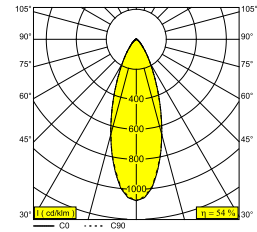

FOX 83035 N

25711 8320 N

AVAILABLE IN
ANTHRACITE (DARK GREY) 25711 8320 N

 [View on website](#)

General info

LOCATION	outdoor
INSTALLATION	Floor Surface mounted
INGRESS PROTECTION	IP65
PROTECTION AGAINST MECHANICAL IMPACT	IK03
WEIGHT (KG)	0.6
ADJUSTABILITY	0° to 90° swiveling
INFORMATION	LENS FL-35° INCL.1 x CABLE H05 RN-F 3 x 1 mm ² 2m