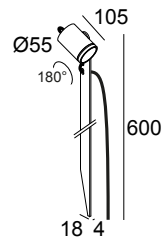

FOX 83035 N

25711 8320 N

AVAILABLE IN
ANTHRACITE (DARK GREY) 25711 8320 N

 [View on website](#)

General info

LOCATION	outdoor
INSTALLATION	Floor Surface mounted
INGRESS PROTECTION	IP65
PROTECTION AGAINST MECHANICAL IMPACT	IK03
WEIGHT (KG)	0.6
ADJUSTABILITY	0° to 90° swiveling
INFORMATION	LENS FL-35° INCL.1 x CABLE H05 RN-F 3 x 1 mm ² 2m