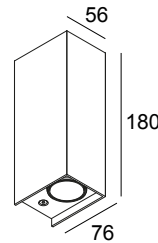

[View on website](#)

General info

LOCATION	outdoor
INSTALLATION	Wall Surface mounted
INGRESS PROTECTION	IP54
PROTECTION AGAINST MECHANICAL IMPACT	IK03
WEIGHT (KG)	0.7
ADJUSTABILITY	non adjustable
INFORMATION	INCL.2 x LENS INCL.LED POWER SUPPLY 350 mA-DC

Electrical info

ELECTRICAL	100-240V / 50-60Hz
CLASS	II
POWER SUPPLY INCLUDED	YES
DIM TYPE	non-dimmable
ENERGY CLASS	D
CERTIFICATES	CB, EAC

Lightsource info

LIGHTSOURCE NAME	LED
LIGHTSOURCE	2 x (LED array 5,8W / CRI>90 (R9: 52) / 3000K / 787lm)
TM-30 VALUES	Rf: 90 / Rg: 99
SDCM	SDCM1
RISKGROUP	RG1
LM80	L90B10 > 50000
LED TECHNICS (LIGHT SOURCE)	1574lm // 11,6W // 135lm/W
LED TECHNICS (LUMINAIRE)	1280lm // 13W // 96lm/W

For detailed installation instructions, please consult the manual: [223_53_812_XXX_HAND.pdf](#)