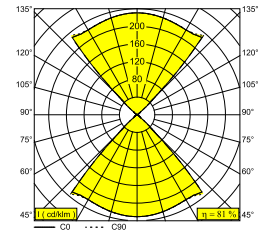

[View on website](#)

General info

LOCATION	outdoor
INSTALLATION	Wall Surface mounted
INGRESS PROTECTION	IP54
PROTECTION AGAINST MECHANICAL IMPACT	IK03
WEIGHT (KG)	0.7
ADJUSTABILITY	non adjustable
INFORMATION	INCL.2 x LENS INCL.LED POWER SUPPLY 350 mA-DC

Electrical info

ELECTRICAL	100-240V / 50-60Hz
CLASS	II
POWER SUPPLY INCLUDED	YES
DIM TYPE	non-dimmable
ENERGY CLASS	D
CERTIFICATES	CB, EAC

Lightsource info

LIGHTSOURCE NAME	LED
LIGHTSOURCE	2 x (LED array 5,8W / CRI>90 (R9: 52) / 3000K / 787lm)
TM-30 VALUES	Rf: 90 / Rg: 99
SDCM	SDCM1
RISKGROUP	RG1
LM80	L90B10 > 50000
LED TECHNICS (LIGHT SOURCE)	1574lm // 11,6W // 135lm/W
LED TECHNICS (LUMINAIRE)	1280lm // 13W // 96lm/W

For detailed installation instructions, please consult the manual: [223_53_812_XXX_HAND.pdf](#)