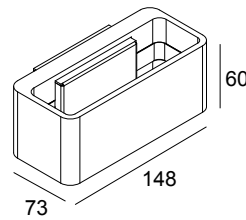

## GALA T 930 W

12220 9300 W

AVAILABLE IN  
**WHITE** 12220 9300 W

 [View on website](#)

### General info

<b>LOCATION</b>	indoor
<b>INSTALLATION</b>	Wall Surface mounted
<b>INGRESS PROTECTION</b>	IP20
<b>WEIGHT (KG)</b>	0.6
<b>ADJUSTABILITY</b>	non adjustable
<b>INFORMATION</b>	INCL.LED POWER SUPPLY 350mA-DC