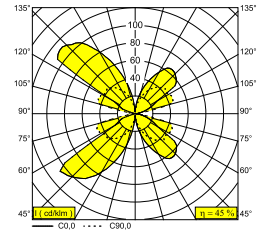

## GALA T 930 W

12220 9300 W

AVAILABLE IN  
**WHITE** 12220 9300 W

 [View on website](#)

### General info

<b>LOCATION</b>	indoor
<b>INSTALLATION</b>	Wall Surface mounted
<b>INGRESS PROTECTION</b>	IP20
<b>WEIGHT (KG)</b>	0.6
<b>ADJUSTABILITY</b>	non adjustable
<b>INFORMATION</b>	INCL.LED POWER SUPPLY 350mA-DC