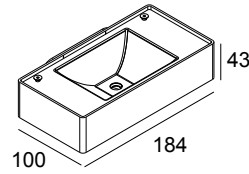

GALA XL LP 930 DIM8 W

12219 9308 W

AVAILABLE IN
WHITE 12219 9308 W

 [View on website](#)

General info

LOCATION	indoor
INSTALLATION	Wall Surface mounted
INGRESS PROTECTION	IP20
WEIGHT (KG)	0.8
ADJUSTABILITY	non adjustable
INFORMATION	REFLECTOR 92° INCL.DIMMABLE LED POWER SUPPLY 350 mA-DC

For detailed installation instructions, please consult the manual: [12219_XXXX_HAND.pdf](#)

GALA XL LP 930 DIM8 W

12219 9308 W

FINISH YOUR SPECIFICATION

Control gear, ballast and transformers

300 90 004 ED8 WIRELESS CONTROL DIM8