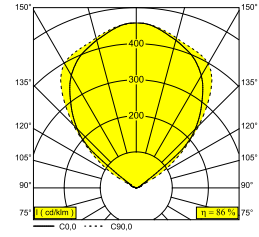

GALA XL LP 930 DIM8 W

12219 9308 W

AVAILABLE IN
WHITE 12219 9308 W

 [View on website](#)

General info

LOCATION	indoor
INSTALLATION	Wall Surface mounted
INGRESS PROTECTION	IP20
WEIGHT (KG)	0.8
ADJUSTABILITY	non adjustable
INFORMATION	REFLECTOR 92° INCL.DIMMABLE LED POWER SUPPLY 350 mA-DC

Electrical info

ELECTRICAL	220-240V / 50-60Hz
CLASS	I
POWER SUPPLY INCLUDED	YES
DIM TYPE	mains (phase cut-off)
ENERGY CLASS	D
CERTIFICATES	EAC, ENEC

Lightsource info

LIGHTSOURCE NAME	LED
LIGHTSOURCE	LED array 5,8W / CRI>90 (R9: 52) / 3000K / 787lm
TM-30 VALUES	Rf: 90 / Rg: 99
SDCM	SDCM1
RISKGROUP	RG1
LM80	L90B10 > 50000
LED TECHNICS (LIGHT SOURCE)	787lm // 5,8W // 135lm/W
LED TECHNICS (LUMINAIRE)	675lm // 7W // 101lm/W