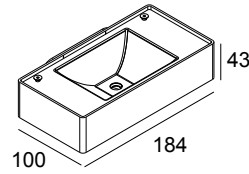

GALA XL LP 927 DIM8 W

12219 9208 W

AVAILABLE IN
WHITE 12219 9208 W

 [View on website](#)

General info	
LOCATION	indoor
INSTALLATION	Wall Surface mounted
INGRESS PROTECTION	IP20
WEIGHT (KG)	0.8
ADJUSTABILITY	non adjustable
INFORMATION	REFLECTOR 92° INCL.DIMMABLE LED POWER SUPPLY 350 mA-DC
Electrical info	
ELECTRICAL	220-240V / 50-60Hz
CLASS	I
POWER SUPPLY INCLUDED	YES
DIM TYPE	mains (phase cut-off)
ENERGY CLASS	E
CERTIFICATES	EAC, ENEC
Lightsource info	
LIGHTSOURCE NAME	LED
LIGHTSOURCE	LED array 5,8W / CRI>90 (R9: 60) / 2700K / 753lm
TM-30 VALUES	Rf: 89 / Rg: 100
SDCM	SDCM1
RISKGROUP	RG1
LM80	L90B10 > 50000
LED TECHNICS (LIGHT SOURCE)	753lm // 5,8W // 129lm/W
LED TECHNICS (LUMINAIRE)	646lm // 7W // 97lm/W

For detailed installation instructions, please consult the manual: [12219_XXXX_HAND.pdf](#)

GALA XL LP 927 DIM8 W

12219 9208 W

FINISH YOUR SPECIFICATION

Control gear, ballast and transformers

300 90 004 ED8 WIRELESS CONTROL DIM8