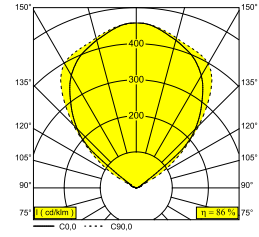

GALA XL LP 927 DIM8 W

12219 9208 W

AVAILABLE IN
WHITE 12219 9208 W

 [View on website](#)

General info	
LOCATION	indoor
INSTALLATION	Wall Surface mounted
INGRESS PROTECTION	IP20
WEIGHT (KG)	0.8
ADJUSTABILITY	non adjustable
INFORMATION	REFLECTOR 92° INCL.DIMMABLE LED POWER SUPPLY 350 mA-DC
Electrical info	
ELECTRICAL	220-240V / 50-60Hz
CLASS	I
POWER SUPPLY INCLUDED	YES
DIM TYPE	mains (phase cut-off)
ENERGY CLASS	E
CERTIFICATES	EAC, ENEC
Lightsource info	
LIGHTSOURCE NAME	LED
LIGHTSOURCE	LED array 5,8W / CRI>90 (R9: 60) / 2700K / 753lm
TM-30 VALUES	Rf: 89 / Rg: 100
SDCM	SDCM1
RISKGROUP	RG1
LM80	L90B10 > 50000
LED TECHNICS (LIGHT SOURCE)	753lm // 5,8W // 129lm/W
LED TECHNICS (LUMINAIRE)	646lm // 7W // 97lm/W

For detailed installation instructions, please consult the manual: [12219_XXXX_HAND.pdf](#)

GALA XL LP 927 DIM8 W

12219 9208 W

FINISH YOUR SPECIFICATION

Control gear, ballast and transformers

300 90 004 ED8 WIRELESS CONTROL DIM8