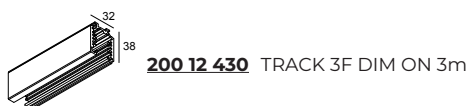

SPYCO AC ADM

SPYCO Hi ADM

SUPER-OH XS PIVOT ADM

TRACK 3F DIM ON

Notes:

 DELTALIGHT®

TRACK 3F DIM ON 1m B

200 12 410 B