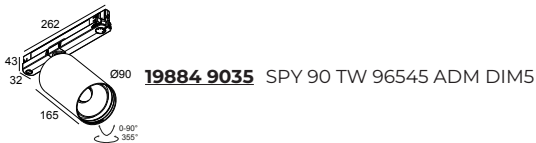

TRACK 3F DIM ON 1m W

200 12 410 W

SPY 90 ADM