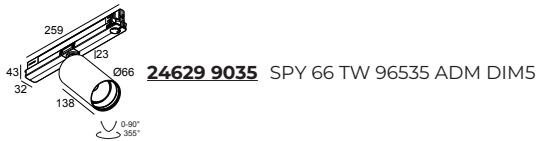

TRACK 3F DIM ON 1m W

200 12 410 W

SPY 66 ADM