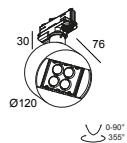

TRACK 3F DIM ON 1m W

200 12 410 W

COMPATIBLE LUMINAIRES

FRAGMA

23612 931W FRAGMA S 93014 ADM WD