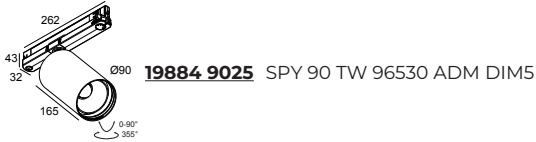

TRACK 3F DIM ON 1m W

200 12 410 W

SPY 90 ADM