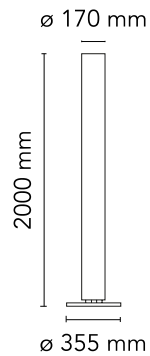

FLOS

F6310004 Silver

Stylos

Designed by Achille Castiglioni, 1984

Halogen - 2 x 105W

Floor lamp providing indirect and diffused light. Silver powder-coated steel base. Opaline extruded polymethylmethacrylate (PMMA) diffuser column. Functions ON/OFF of two placed luminous sources at the extremities of the diffuser of the apparatus, happen by means of interrupting double quantity to pedal mounted on the cable feeding electrical worker.

Are you a professional and your project needs consulting and support?

[BOOK AN APPOINTMENT](#)

Main specifications

Mounting	Floor
Environments	Indoor dry location
Light Source Type	Bulb
Lamp category	Halogen
Lamp holders	E27
Iicos	HSGSAW + IPAR
Number of heads	2
Power (W)	105

Physical

Colour	Silver
Length (mm)	170
Cord length (mm)	2850
Net weight (kg)	9.85
Package volume (m3)	0.15
IP internal	20

Download

[Mounting instructions](#) PDF

[Spare Parts](#) PDF

Photometric Files

[LDT / IES](#) LDT

Technical Drawings

[2D](#) ZIP

[3D](#) ZIP