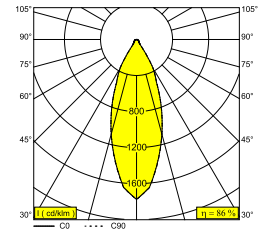

DEEP VARO 93036 IP S1 W

423 022 811 932 W

AVAILABLE IN

BLACK 423 022 811 932 B

WHITE 423 022 811 932 W

[View on website](#)

General info

LOCATION	indoor
INSTALLATION	Ceiling Recessed
CUTOUT SHAPE/SIZE (MM)	round - 76
RECESSED DEPTH (MM)	90
THICKNESS OF MOUNTING SURFACE (MM)	min.5
INGRESS PROTECTION	IP44/20
WEIGHT (KG)	0.3
ADJUSTABILITY	non adjustable
INFORMATION	REFLECTOR FL-36° EXCL.LED POWER SUPPLY 350mA-DC

Electrical info

CLASS	III
DIM TYPE	depending on type of external power supply
ENERGY CLASS	D
CERTIFICATES	CB, ENEC

Lightsource info

LIGHTSOURCE NAME	LED
LIGHTSOURCE	LED array 5,8W / CRI>90 (R9: 52) / 3000K / 787lm
TM-30 VALUES	Rf: 90 / Rg: 99
SDCM	SDCM1
RISKGROUP	RG1
LM80	L90B10 > 50000
LED TECHNICS (LIGHT SOURCE)	787lm // 5,8W // 135lm/W
LED TECHNICS (LUMINAIRE)	678lm // 7W // 102lm/W