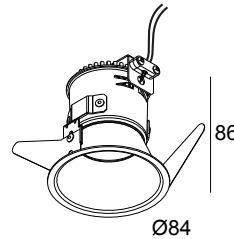

DEEP VARO 93036 IP S1 W

423 022 811 932 W

AVAILABLE IN

BLACK 423 022 811 932 B

WHITE 423 022 811 932 W

[View on website](#)

General info

LOCATION	indoor
INSTALLATION	Ceiling Recessed
CUTOUT SHAPE/SIZE (MM)	round - 76
RECESSED DEPTH (MM)	90
THICKNESS OF MOUNTING SURFACE (MM)	min.5
INGRESS PROTECTION	IP44/20
WEIGHT (KG)	0.3
ADJUSTABILITY	non adjustable
INFORMATION	REFLECTOR FL-36° EXCL.LED POWER SUPPLY 350mA-DC

Electrical info

CLASS	III
DIM TYPE	depending on type of external power supply
ENERGY CLASS	D
CERTIFICATES	CB, ENEC

Lightsource info

LIGHTSOURCE NAME	LED
LIGHTSOURCE	LED array 5,8W / CRI>90 (R9: 52) / 3000K / 787lm
TM-30 VALUES	Rf: 90 / Rg: 99
SDCM	SDCM1
RISKGROUP	RG1
LM80	L90B10 > 50000
LED TECHNICS (LIGHT SOURCE)	787lm // 5,8W // 135lm/W
LED TECHNICS (LUMINAIRE)	678lm // 7W // 102lm/W

Requirements

LED POWER SUPPLY 350mA-DC DIM

Options

PLASTERKIT 101

DEEP VARO 93036 IP S1 W

423 022 811 932 W

For detailed installation instructions, please consult the manual: [423_022_811_9X2_HAND.pdf](#)

CEILING COMPATIBILITY