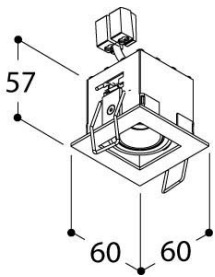

Adjustability 15° - 20°

Vf: 1 X 10,95

Sdcm: 3

0,20kg

IP20

Finish	2700K	3000K
Textured Black	419126	419116
Textured White	419147	419137
Textured White + Black Focus	419194	419184
Textured Black + White Front	419195	419185
Textured Black + Focus Gold	419196	419186
Ano		