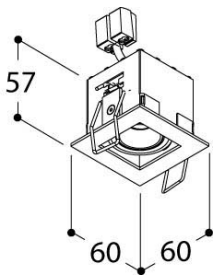

0,20kg

IP20

Finish	2700K	3000K
Textured Black	419126	419116
Textured White	419147	419137
Textured White + Black Focus	419194	419184
Textured Black + White Front	419195	419185
Textured Black + Focus Gold	419196	419186
Ano		

Installation