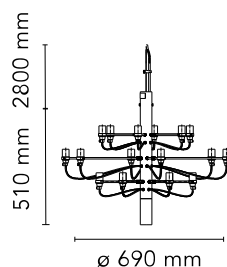

### Physical

Colour	Chrome
Cord length (mm)	2800
Canopy dimension (mm)	36
Canopy width (mm)	146
Net weight (kg)	3.27
Package volume (m3)	0.02
IP internal	20