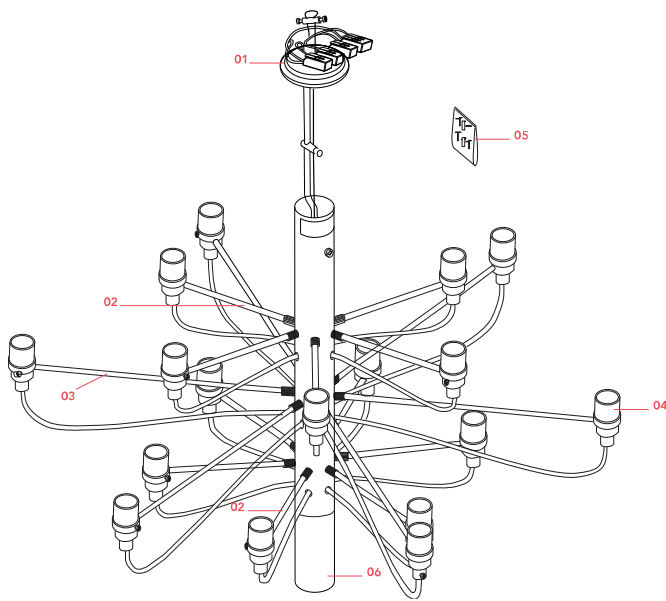

### Physical

Colour	Chrome
Cord length (mm)	2800
Canopy dimension (mm)	36
Canopy width (mm)	146
Net weight (kg)	3.27
Package volume (m3)	0.02
IP internal	20

## Spare Parts

- |     |                           |           |
|-----|---------------------------|-----------|
| 01. | Ceiling rose              | RL7060800 |
| 02. | Chrome short arm (200mm)  | RL7060457 |
| 03. | Chrome Medium Arm (310mm) | RF33863   |
| 04. | 2097 E14 lamp holder      | RL7050100 |
| 05. | Chrome screw kit          | RL7050757 |
| 06. | Chrome lower cap          | RL7050900 |