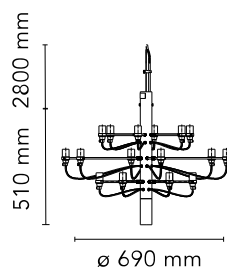

### Physical

Colour	Brass
Cord length (mm)	2800
Canopy dimension (mm)	36
Canopy width (mm)	146
Net weight (kg)	3.27
Package volume (m3)	0.02
IP internal	20