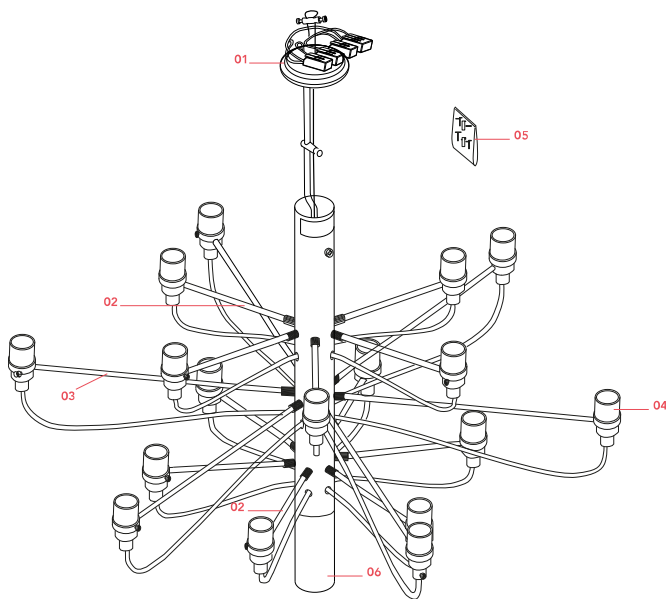

### Physical

Colour	Brass
Cord length (mm)	2800
Canopy dimension (mm)	36
Canopy width (mm)	146
Net weight (kg)	3.27
Package volume (m3)	0.02
IP internal	20

## Spare Parts

- |     |                          |           |
|-----|--------------------------|-----------|
| 01. | Ceiling rose             | RL7060800 |
| 02. | Brass short arm (200mm)  | RL7060459 |
| 03. | Brass Medium Arm (310mm) | RF33865   |
| 04. | 2097 E14 lamp holder     | RL7050100 |
| 05. | Brass lower cap          | RL7050759 |
| 06. | Brass lower cap          | RL7050959 |