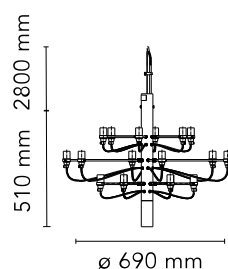

### Physical

Colour	Brass
Cord length (mm)	2800
Canopy dimension (mm)	36
Canopy width (mm)	146
Net weight (kg)	3.27
Package volume (m3)	0.02
IP internal	20