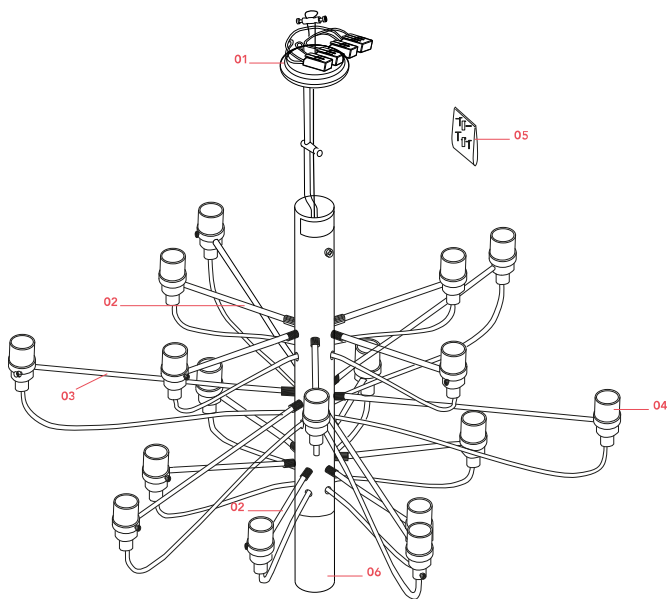

### Physical

Colour	Brass
Cord length (mm)	2800
Canopy dimension (mm)	36
Canopy width (mm)	146
Net weight (kg)	3.27
Package volume (m3)	0.02
IP internal	20

## Spare Parts

- |     |                          |           |
|-----|--------------------------|-----------|
| 01. | Ceiling rose             | RL7060800 |
| 02. | Brass short arm (200mm)  | RL7060459 |
| 03. | Brass Medium Arm (310mm) | RF33865   |
| 04. | 2097 E14 lamp holder     | RL7050100 |
| 05. | Brass lower cap          | RL7050759 |
| 06. | Brass lower cap          | RL7050959 |