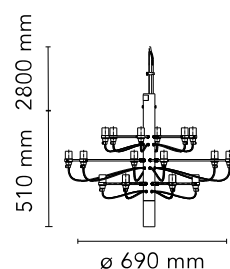

Are you a professional and your project needs consulting and support?

[BOOK AN APPOINTMENT](#)

Main specifications

EAN	8059607000366
Mounting	Suspension
Environments	Indoor dry location
Light Source Type	Bulb
Lamp category	LED retrofit
Lamp holders	E14
Ilcos	IBS/F
Number of heads	18
Power (W)	15

Physical

Colour	Matte Black
Cord length (mm)	2800
Canopy dimension (mm)	36
Canopy width (mm)	146
Net weight (kg)	3.27
Package volume (m3)	0.02
IP internal	20

Download

[Mounting instructions](#)  PDF

[Spare Parts](#)  PDF