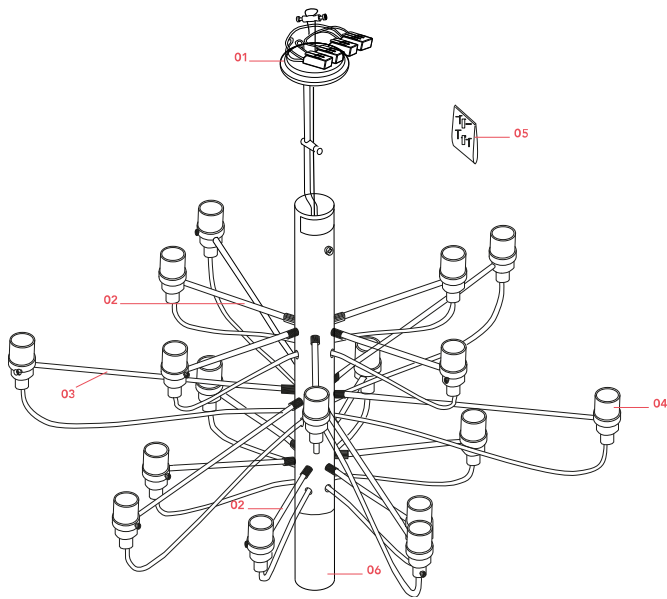

Physical

Colour	Matte Black
Cord length (mm)	2800
Canopy dimension (mm)	36
Canopy width (mm)	146
Net weight (kg)	3.27
Package volume (m3)	0.02
IP internal	20

Download

[Mounting instructions](#)  PDF

[Spare Parts](#)  PDF

RF28889

LED Frosted Mini Lamp E14 2,7W
2700K Dimmable (Set 20pcs)

NOT INCLUDED

RF28890

LED Clear Mini Lamp E14 2W
2200K Dimmable (Set 20pcs)

Spare Parts

- | | | |
|-----|------------------------------|-----------|
| 01. | Ceiling rose | RL7060800 |
| 02. | Opal black short arm (200mm) | RF26022 |
| 03. | Black Medium Arm (310mm) | RF33864 |
| 04. | 2097 E14 lamp holder | RL7050100 |
| 05. | Opal black screw kit | RF1400100 |
| 06. | Opal black lower cap | RF1400200 |

DOWNLOAD

RL7060800

Ceiling rose

RF26022

Opal black short arm (200mm)

RF33864

Black Medium Arm (310mm)

RL7050100